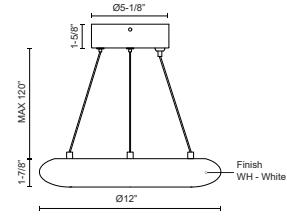

CUMULUS
PD80712-UNV
PENDANTS

PROJECT

DESCRIPTION

A radiant torus of bright, even illumination. Available in a variety of sizes and as either a pendant or flush mount, these halos of light adapt to any setting. Eternal and substantial.

SPECIFICATION DETAILS

Fixture Dimensions	D12" x H1-7/8"
Light Source	LED with DC Driver
Wattage	21W
Total Lumens	2000lm
Delivered Lumens	1908lm
Voltage	120-277V
Color Temperature	3000K
CRI (Ra)	90CRI
Optional Color Temps	2700K - 5000K Available, Minimum Order Quantities Apply
LED Rated Life	50,000 hours
Dimming	100% - 10%, TRIAC or ELV Dimmer (Not Included)
Diffuser Details	White Acrylic Diffuser
Adjustable	Yes
Wire Length	120" Max
Wire Type	Clear Coaxial Wire
Minimum Hang Height	8"
Sloped Ceiling Adaptable	Yes
Location	Dry
CEC Title 24 JA8	Yes, JA8-2022
Canopy Dimensions	D6" x H1-5/8"
Paint Finish	WH02
Illumination Direction	Downlight
Material	Steel + Acrylic

* For custom options, consult factory for details.
* For warranty information, please visit www.kuzcolighting.com/warranty