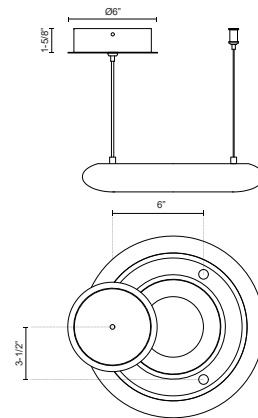

Side Canopy Option