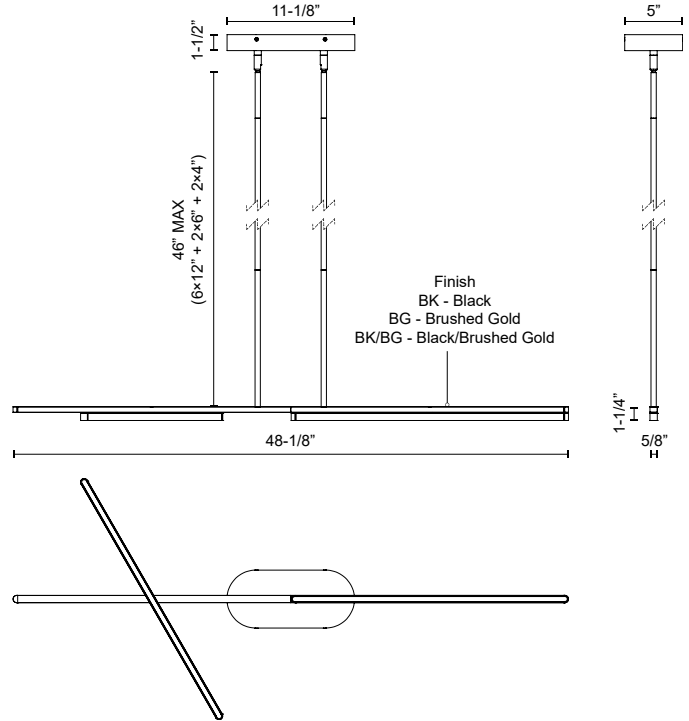

SHIFT LP28748

PENDANTS

PROJECT

LP28748-BK
Black

LP28748-BK/BG
Black/Brushed Gold

LP28748-BG
Brushed Gold

SPECIFICATION DETAILS

| | |
|---------------------------------|---|
| Fixture Dimensions | L48-1/8" x W5/8" x H1-1/4" |
| Light Source | LED with DC Driver |
| Wattage | 36W |
| Total Lumens | 2900lm |
| Delivered Lumens | BG-1213lm; BK-1069lm; BK/BG-1213lm; |
| Voltage | 120V |
| Color Temperature | 3000K |
| CRI (Ra) | 90CRI |
| Optional Color Temps | 2700K - 5000K Available, Minimum Order Quantities Apply |
| LED Rated Life | 50,000 hours |
| Dimming | 100% - 10%, TRIAC or ELV Dimmer (Not Included) |
| Diffuser Details | White Acrylic |
| Adjustable | Yes |
| Rod Length | 46" Max (6x12" + 2x6" + 2x4") |
| Wire Length | 120" |
| Minimum Hang Height | 6" |
| Sloped Ceiling Adaptable | Yes, Up to 45 Degrees |
| Location | Dry |
| Illumination Direction | Down |
| CEC Title 24 JA8 | Yes, JA8-2022 |
| Canopy Dimensions | L11-1/8" x W5" x H1-1/2" |
| Paint Finish | BG01; BK02; |

* For custom options, consult factory for details.

* For warranty information, please visit www.kuzcolighting.com/warranty

DESCRIPTION

A sleek, minimalistic approach to functionality, the Shift Collection is unparalleled. Boasting two impressive-sized options in two eye-catching finishes, this streamlined design isn't your average pendant light. With two fully adjustable light bars with frosted acrylic diffusers, the Shift family allows you to transform the lighting in your space as needed.