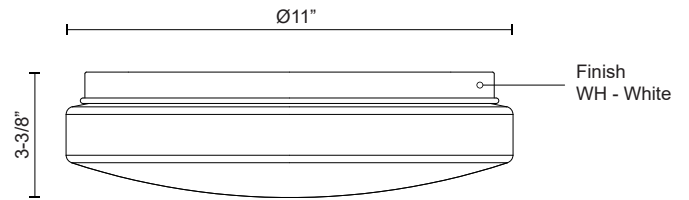

**COLLINS**  
**FM9711-5CCT**  
FLUSH MOUNT

PROJECT

FM9711-WH-5CCT  
White

**SPECIFICATION DETAILS**

\* For custom options, consult factory for details.

<b>Fixture Dimensions</b>	D11" x H3-3/8"
<b>Light Source</b>	AC LED Module
<b>Wattage</b>	20W
<b>Total Lumens</b>	1300lm
<b>Delivered Lumens</b>	868lm
<b>Voltage</b>	120V
<b>Color Temperature</b>	Selectable CCT 2700K/3000K/3500K/4000K/5000K
<b>CRI (Ra)</b>	90CRI
<b>LED Rated Life</b>	50,000 hours
<b>Dimming</b>	100% - 10%, ELV Dimmer (Not Included)
<b>Diffuser Details</b>	White Acrylic Diffuser
<b>Location</b>	Dry
<b>Mounting Style</b>	All Orientation; Ceiling and Wall;
<b>CEC Title 24 JA8</b>	Yes, JA8-2022
<b>Material</b>	Steel Acrylic
<b>Illumination Direction</b>	Downlight
<b>Paint Finish</b>	WH01

\* For custom options, consult factory for details.

\* For warranty information, please visit [www.kuzcolighting.com/warranty](http://www.kuzcolighting.com/warranty)

**DESCRIPTION**

Single LED flush mount ceiling fixture with round white opal acrylic. Metal details in white and is equipped with our powerful 120V AC LED technology