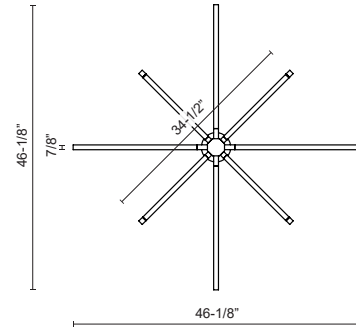

SIRIUS CH14348-UNV-010

CHANDELIERS

PROJECT

DESCRIPTION

Sirius' array of elements emanate from a single point in a starburst of light. A visual statement that draws the eye as the burnished finish interplays with the light, revealing shifting highlights and shadows. Contemporary and decorative.

Black

Brushed Gold

White

Brushed Nickel

SPECIFICATION DETAILS

Fixture Dimensions	L46-1/8" x W46-1/8" x H32-3/4"
Light Source	LED with DC Driver
Wattage	48W
Total Lumens	3672lm
Delivered Lumens	BK-2478lm; BN-3794lm; WH-4170lm; BG-2725lm*
Voltage	120-277V
Color Temperature	3000K
CRI (Ra)	90CRI
Optional Color Temps	2700K - 5000K Available, Minimum Order Quantities Apply
LED Rated Life	50,000 hours
Dimming	100% - 10%, TRIAC or ELV Dimmer (Not Included) or 0-10V Dimmer (Not Included)
Diffuser Details	White Acrylic Diffuser
Adjustable	Yes
Rod Length	46" Max (3x12" + 1x6" + 1x4")
Minimum Hang Height	48"
Sloped Ceiling Adaptable	Yes, Up to 45 Degrees
Location	Dry
Canopy Dimensions	D4-3/4" x H9"
Paint Finish	BG01; BK02; BN02; WH02;
Illumination Direction	Omni-directional
Material	Aluminum + Acrylic
CEC Title 24 JA8	Yes, JA8-2022

* For custom options, consult factory for details.

* For warranty information, please visit www.kuzcolighting.com/warranty

COMMENT

KUZCO

CANADA: 19054 28TH AVENUE - SURREY, BC V3Z 6M3

USA: 3035 E. LONE MOUNTAIN ROAD - LAS VEGAS, NV 89081

WWW.KUZCOLIGHTING.COM

© 2018 KUZCO LIGHTING. ALL RIGHTS RESERVED.