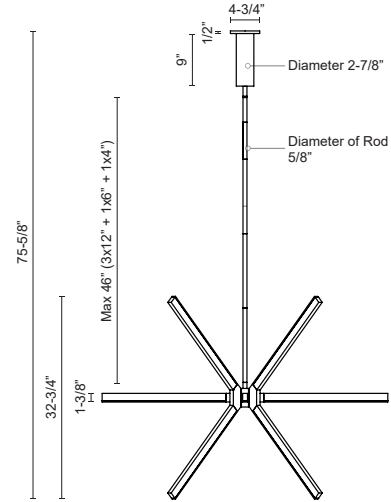

SIRIUS CH14348-UNV-010

CHANDELIERS

PROJECT

DESCRIPTION

Sirius' array of elements emanate from a single point in a starburst of light. A visual statement that draws the eye as the burnished finish interplays with the light, revealing shifting highlights and shadows. Contemporary and decorative.

Black

Brushed Gold

White

Brushed Nickel

SPECIFICATION DETAILS

Fixture Dimensions	L46-1/8" x W46-1/8" x H32-3/4"
Light Source	LED with DC Driver
Wattage	48W
Total Lumens	3672lm
Delivered Lumens	BK-2478lm; BN-3794lm; WH-4170lm; BG-2725lm*
Voltage	120-277V
Color Temperature	3000K
CRI (Ra)	90CRI
Optional Color Temps	2700K - 5000K Available, Minimum Order Quantities Apply
LED Rated Life	50,000 hours
Dimming	100% - 10%, TRIAC or ELV Dimmer (Not Included) or 0-10V Dimmer (Not Included)
Diffuser Details	White Acrylic Diffuser
Adjustable	Yes
Rod Length	46" Max (3x12" + 1x6" + 1x4")
Minimum Hang Height	48"
Sloped Ceiling Adaptable	Yes, Up to 45 Degrees
Location	Dry
Canopy Dimensions	D4-3/4" x H9"
Paint Finish	BG01; BK02; BN02; WH02;
Illumination Direction	Omni-directional
Material	Aluminum + Acrylic
CEC Title 24 JA8	Yes, JA8-2022

* For custom options, consult factory for details.

* For warranty information, please visit www.kuzcolighting.com/warranty

COMMENT

KUZCO

CANADA: 19054 28TH AVENUE - SURREY, BC V3Z 6M3

USA: 3035 E. LONE MOUNTAIN ROAD - LAS VEGAS, NV 89081

WWW.KUZCOLIGHTING.COM

© 2018 KUZCO LIGHTING. ALL RIGHTS RESERVED.