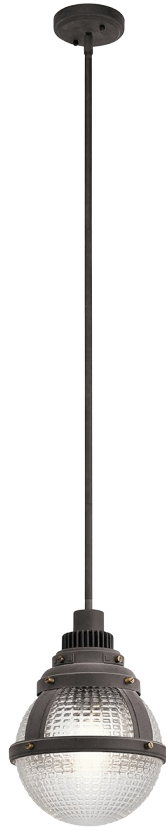

Gavin Collection
Gavin 1 Light Pendant WZC
44255WZC (Weathered Zinc)

Project Name: _____
Location: _____
Type: _____
Qty: _____
Comments: _____

Dimensions

Height	13.75"
Overall Height	52.00"
Width	10.00"

Ordering Information

Product ID	44255WZC
Finish	Weathered Zinc
Collection	Gavin Collection

Dimensions

Base Backplate	4.75 DIA
Chain/Stem Length	36.00"
Weight	7.00 LBS

Specifications

Material	Steel
Diffuser Description	Clear Holophane

Electrical

Voltage	120 V
Lead Wire Length	64.00"

Qualifications

Safety Rated	Dry
Warranty	www.kichler.com/warranty

Installation

Max Stem Tilt	90 Degrees
---------------	------------

Primary Lamping

Light Source	Incandescent
Lamp Included	Not Included
# of Bulbs/LED Modules	1
Socket Wire	150
Socket Type	Medium
Lamp Type	A19