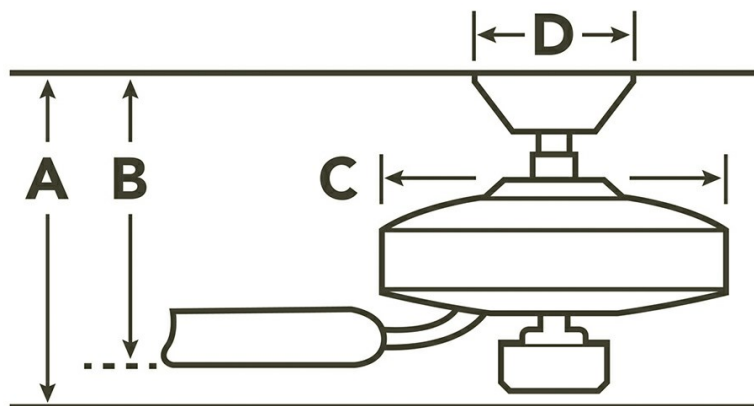

Dimensions

Downrod	A	B	C	D
1.00 OD X 4.50	14.25	14.25	12.75	6.75

Available Finishes

Finish	Fixture	Glass	Blade 1	Blade 2