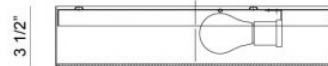

Ø16 1/2"

M12703AG

SPECIFICATION SHEET

Finish	Aged Gold Brass
Dimension	Ø16 1/2" x 3 1/2"H
Lamping	3 x 60W Medium Base-E26 120V
Location	Dry
Warranty	1 year fixture warranty