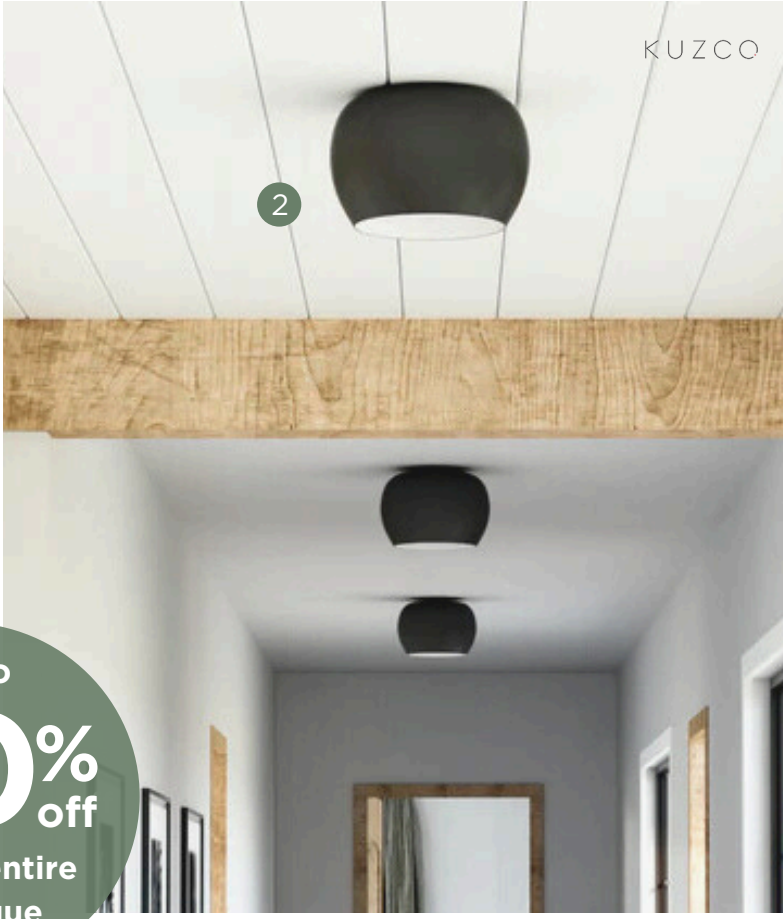

LivingLIGHTING

Where solutions come to light.

Bolla by Kuzco
Reg. price
\$691

up to
20%
off
Select Brands

KUZCO

up to
20% off
 Kuzco's entire catalogue

alora

1 Blanco Chandelier
 Reg. price
\$1,292

2 Alonso Sconce
 Reg. price
\$372

3 Akoya Chandelier
 Starting at
\$1,378

livinglighting.com

1 Belmont Pendant
Reg. price
\$342

2 Croft Flushmount
Reg. price
\$233

3 Tagliato Chandelier
Reg. price
\$1,271

livinglighting.com