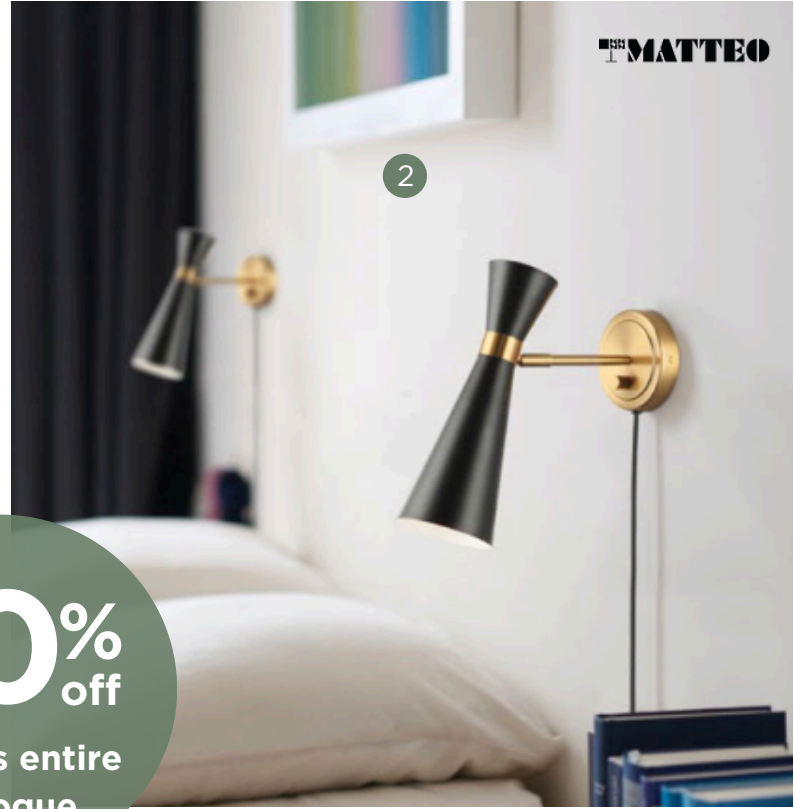

LivingLIGHTING

Where solutions come to light.

Bolla by Kuzco
Reg. price
\$691

up to
20%
off
Select Brands

KUZCO

up to
20% off
 Kuzco's entire catalogue

alora

1 Blanco Chandelier
 Reg. price
\$1,292

2 Alonso Sconce
 Reg. price
\$372

3 Akoya Chandelier
 Starting at
\$1,378

livinglighting.com

1 Belmont Pendant
Reg. price
\$342

2 Croft Flushmount
Reg. price
\$233

3 Tagliato Chandelier
Reg. price
\$1,271

livinglighting.com