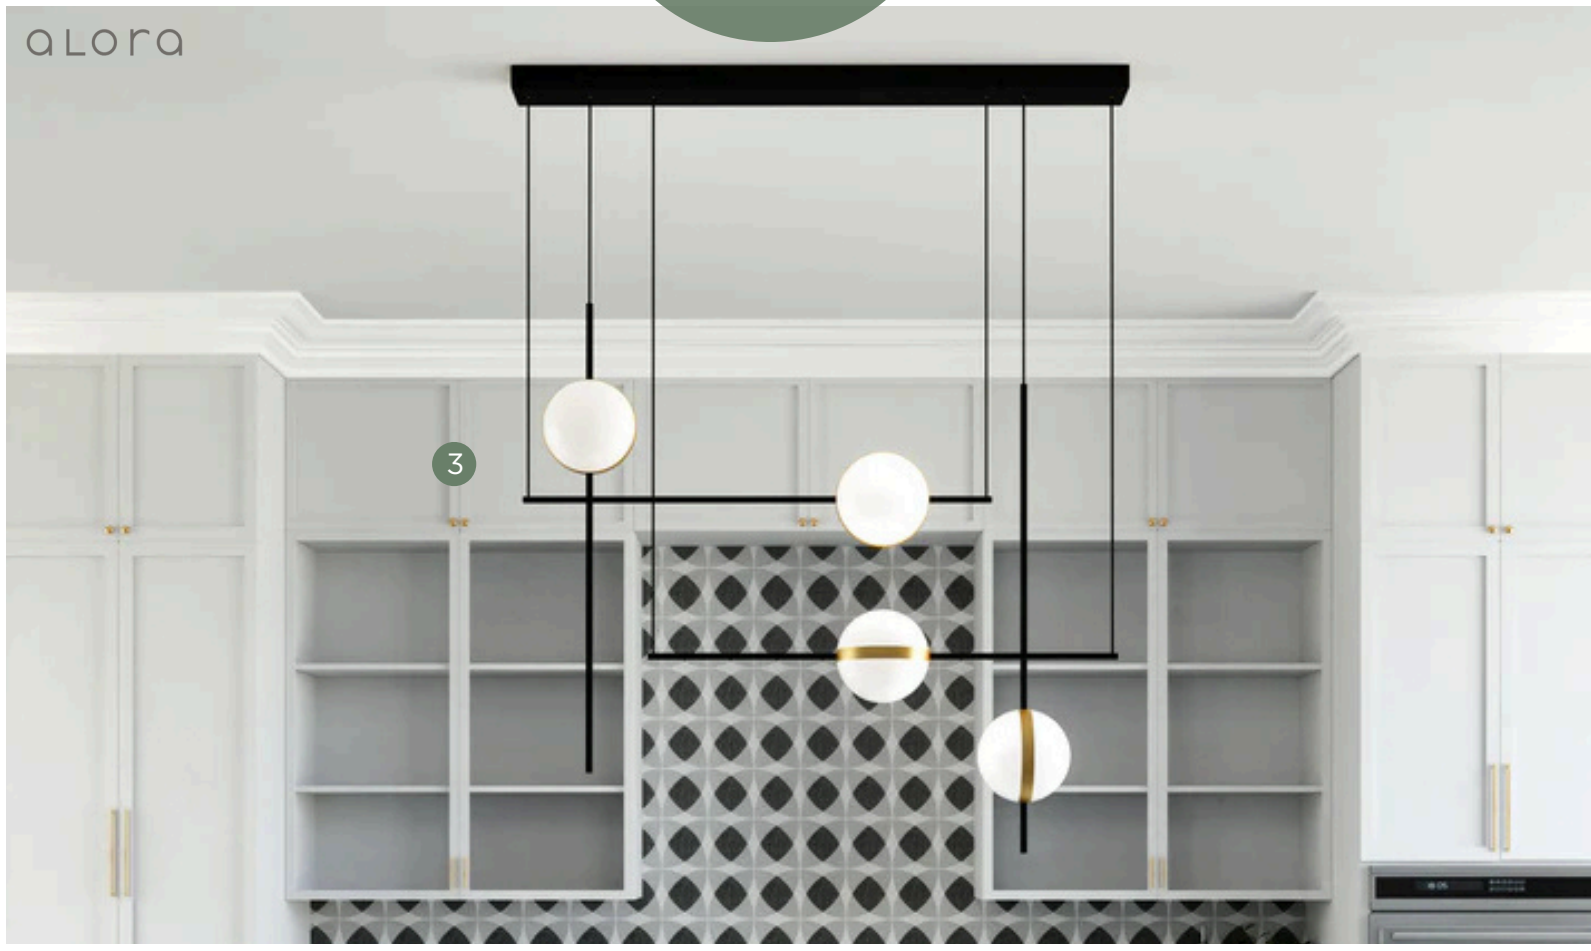

1 Belmont Pendant
Reg. price
$342

2 Croft Flushmount
Reg. price
$233

3 Tagliato Chandelier
Reg. price
$1,271

livinglighting.com